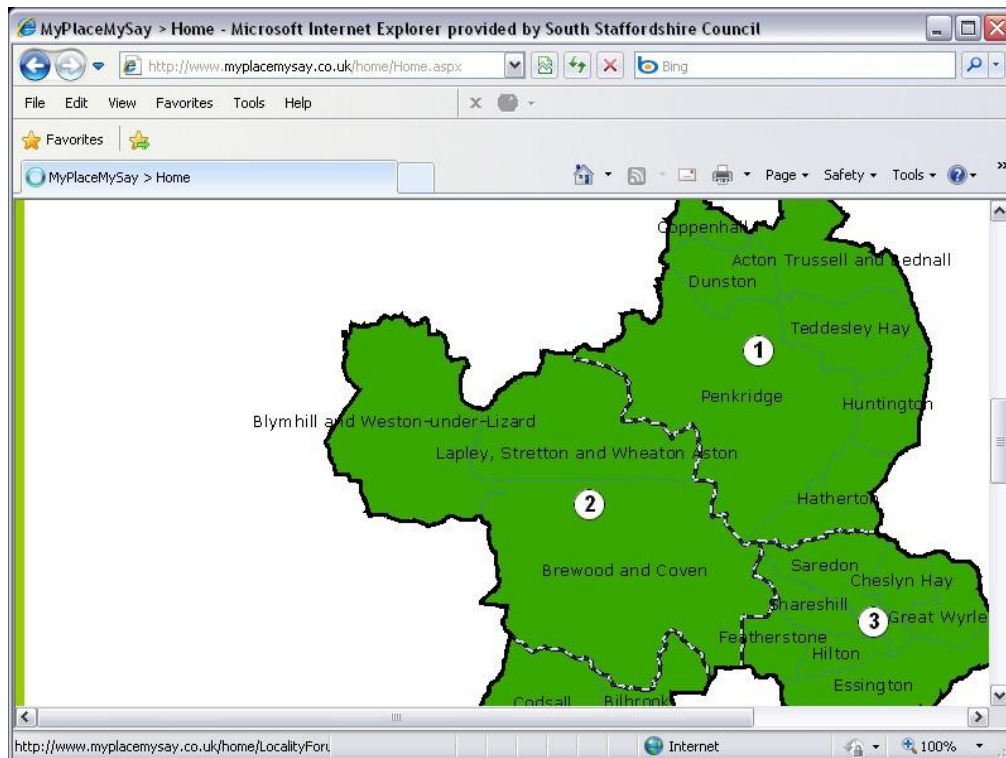

Over the next few pages we will show you how to make your vote count

To do this you need to follow the steps below:

Click on your area from the **Locality Map**.

Scroll down the page to the **Forum**.

Select the **Make your vote count!** Forum topic.