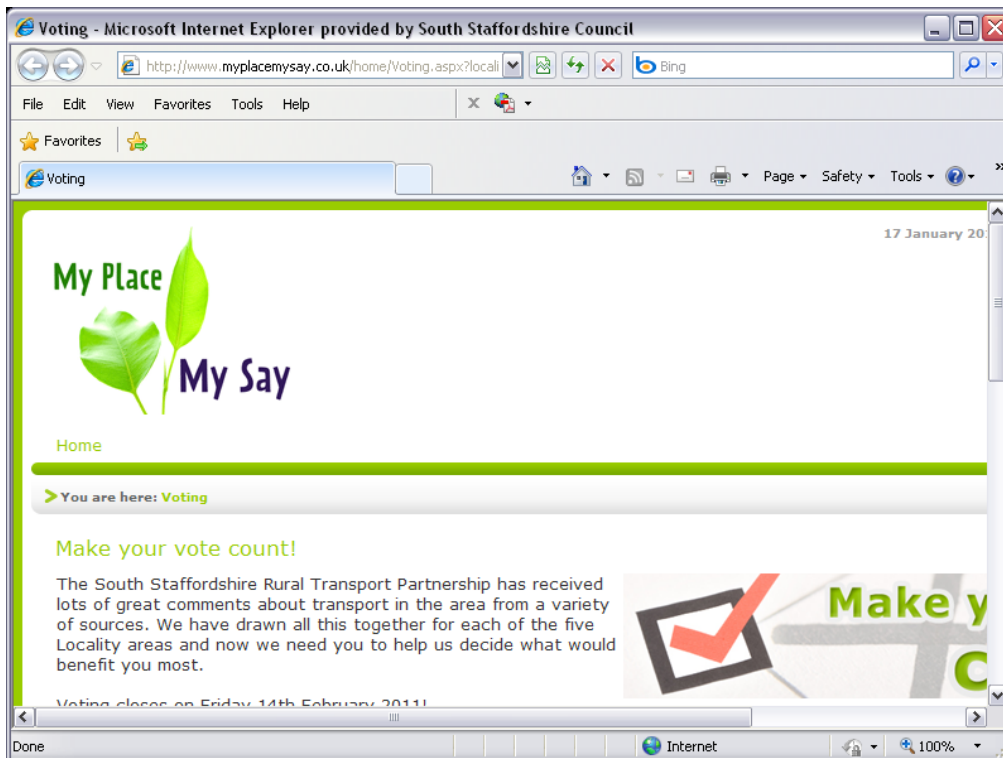

Over the next few pages we will show you how to make your vote count

To do this you need to follow the steps below:

Click on your area from the **Locality Map**.

Scroll down the page to the **Forum**.

Select the **Make your vote count!** Forum topic.

If you scroll down the page...

The forum topic is displayed. Click the **Vote here...Vote now...** link.

The link opens a **New Window**. If you scroll down the page...

You can now select which project you want to vote for. Clicking on an option will show you more information.