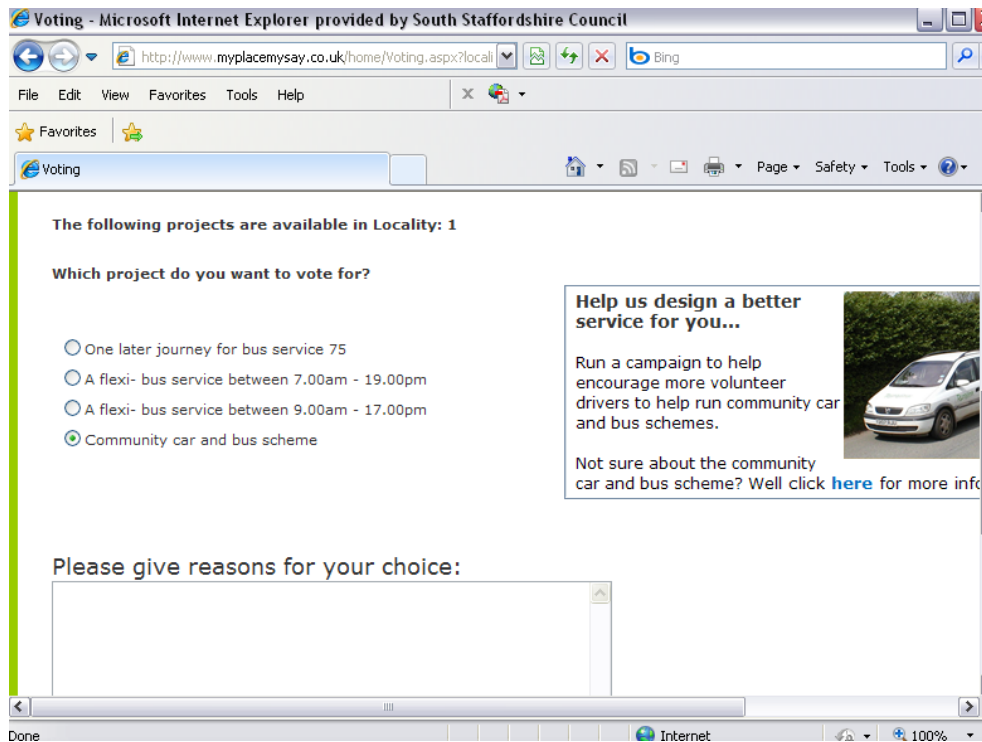

If you scroll down the page...

The forum topic is displayed. Click the **Vote here...Vote now...** link.

The link opens a **New Window**. If you scroll down the page...

You can now select which project you want to vote for. Clicking on an option will show you more information.