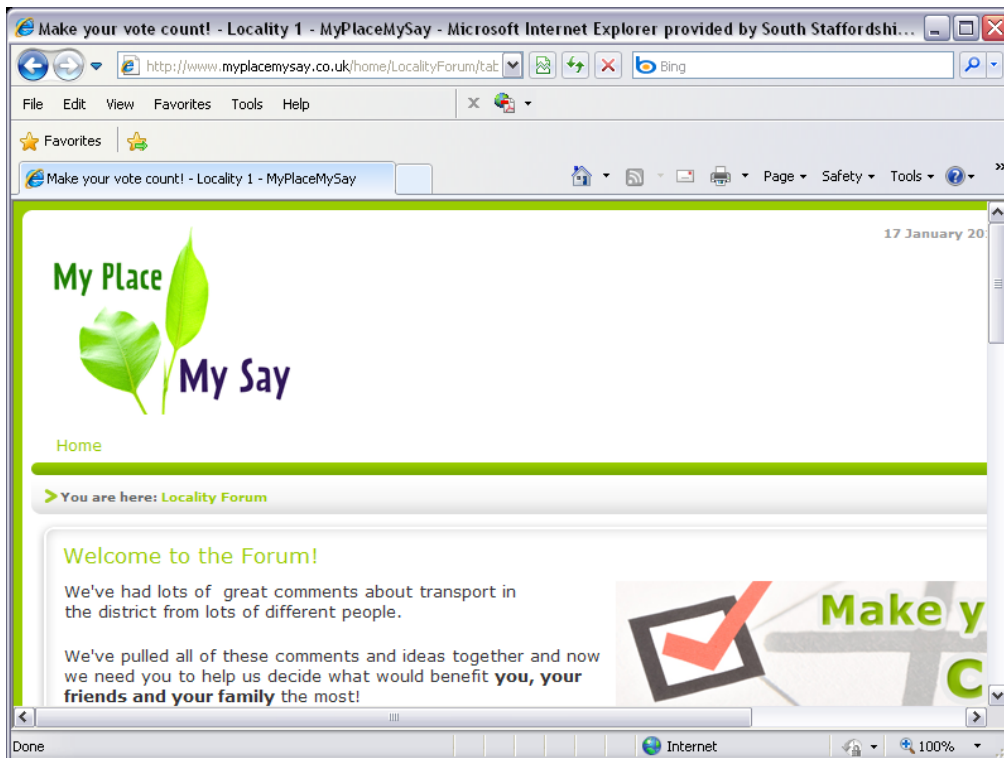

Over the next few pages we will show you how to make your vote count

To do this you need to follow the steps below:

Click on your area from the **Locality Map**.

Scroll down the page to the **Forum**.

Select the **Make your vote count!** Forum topic.

If you scroll down the page...

The forum topic is displayed. Click the **Vote here...Vote now...** link.

The link opens a **New Window**. If you scroll down the page...

You can now select which project you want to vote for. Clicking on an option will show you more information.