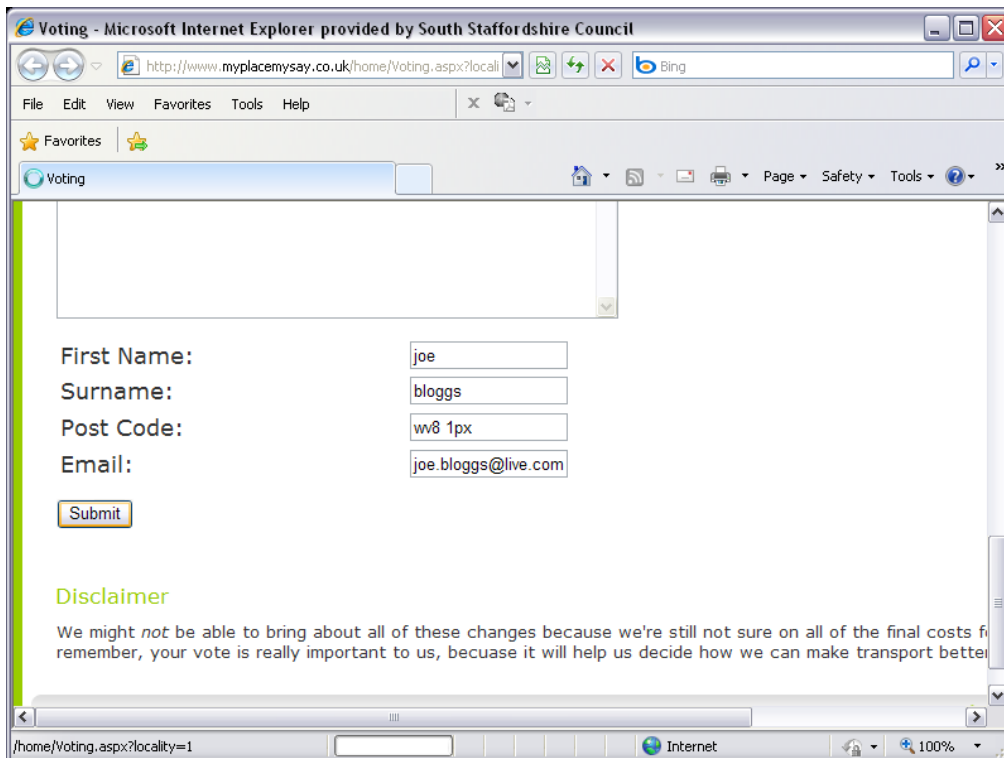

Once you have entered all the information, press **Submit**.