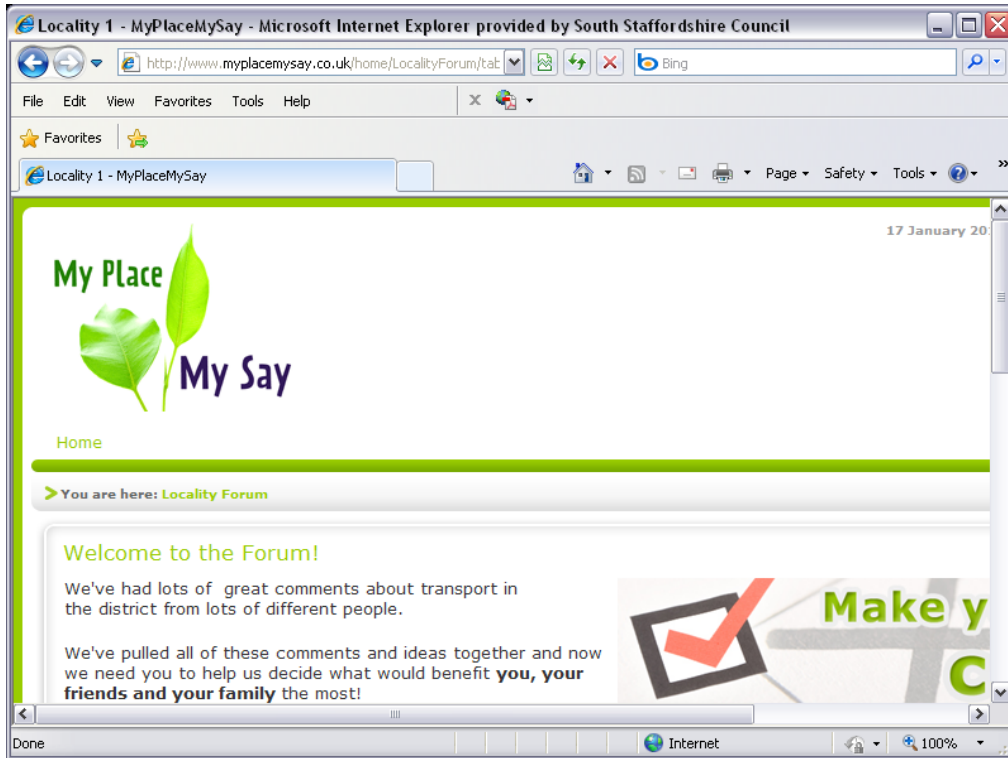

## Editing your Forum Profile

---

Everyone who would like to vote on a project in there locality is able to do so, registered users or first time visitors! Although we would recommend you register to have your say...

Over the next few pages we will show you how to make your vote count

To do this you need to follow the steps below:

Click on your area from the **Locality Map**.

Scroll down the page to the **Forum**.

Select the **Make your vote count!** Forum topic.

If you scroll down the page...

The forum topic is displayed. Click the **Vote here...Vote now...** link.

The link opens a **New Window**. If you scroll down the page...

You can now select which project you want to vote for. Clicking on an option will show you more information.