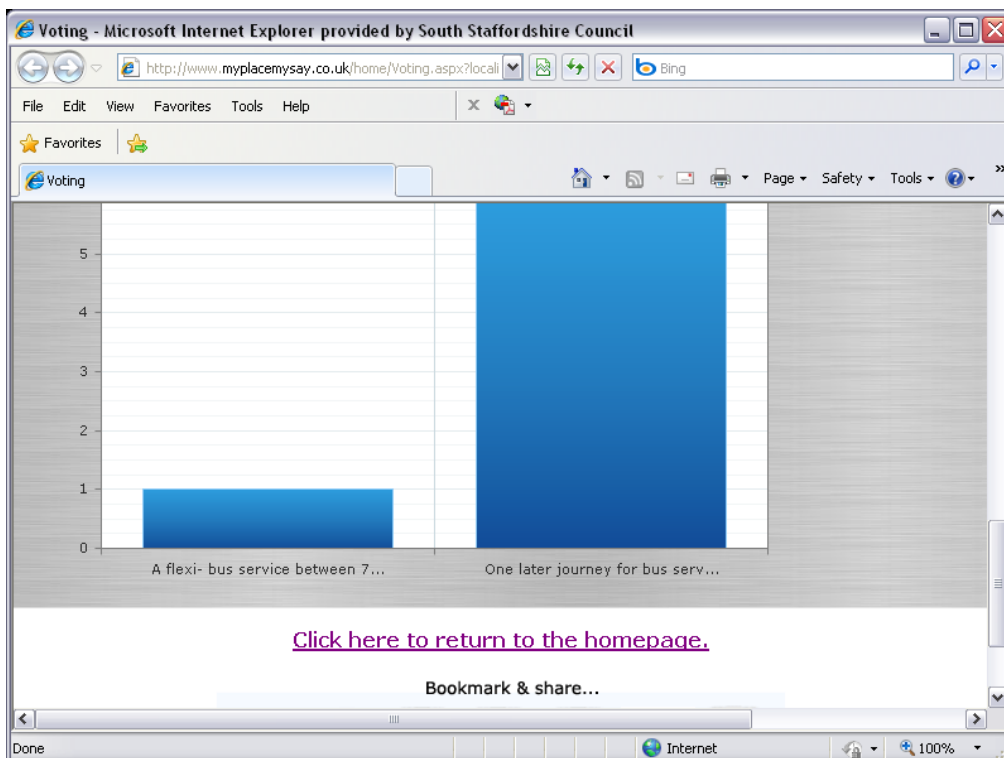

Once you press Submit you should see a results pop up box with information about what project is currently in the lead.