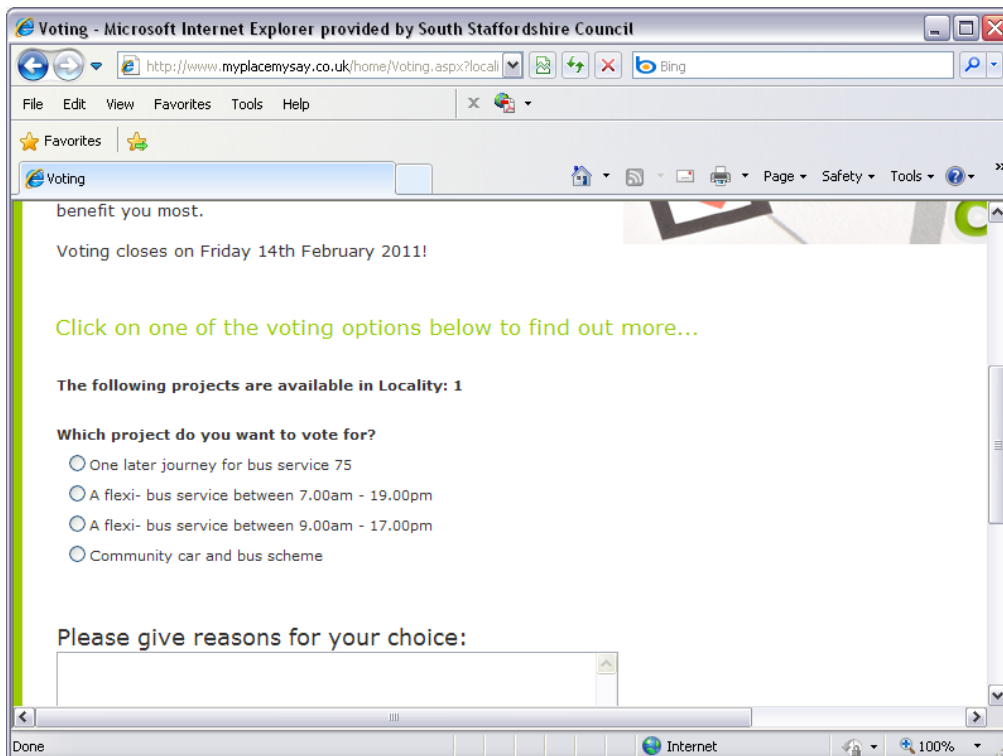

Over the next few pages we will show you how to make your vote count

To do this you need to follow the steps below:

Click on your area from the **Locality Map**.

Scroll down the page to the **Forum**.

Select the **Make your vote count!** Forum topic.

If you scroll down the page...

The forum topic is displayed. Click the **Vote here...Vote now...** link.

The link opens a **New Window**. If you scroll down the page...

You can now select which project you want to vote for. Clicking on an option will show you more information.