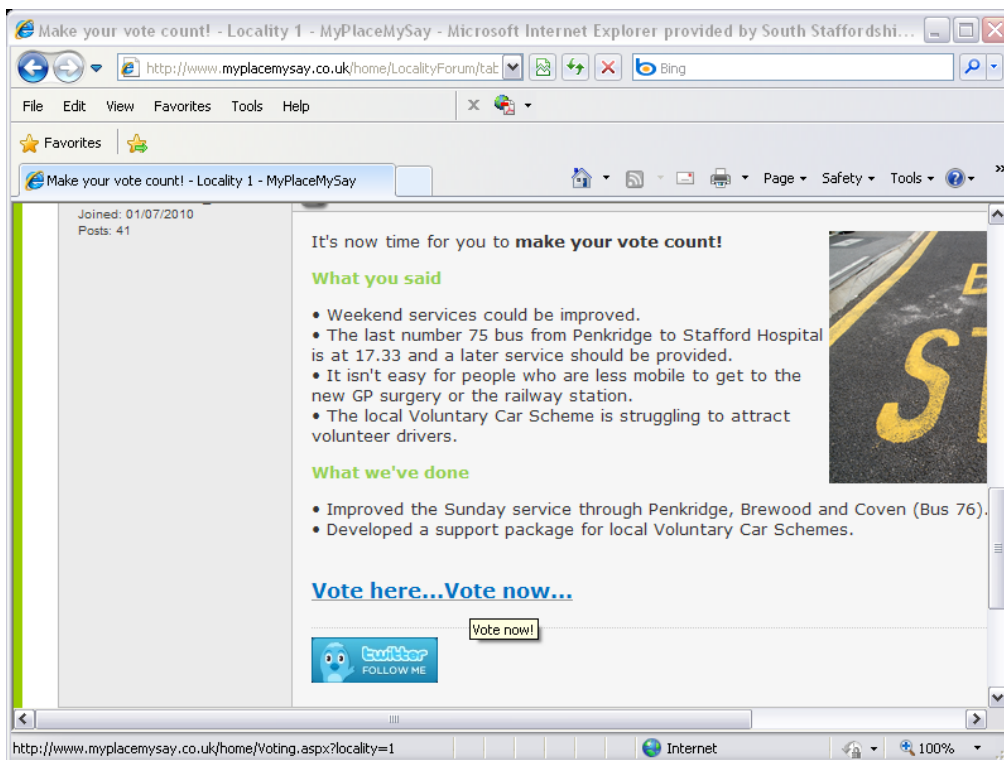

Over the next few pages we will show you how to make your vote count

To do this you need to follow the steps below:

Click on your area from the **Locality Map**.

Scroll down the page to the **Forum**.

Select the **Make your vote count!** Forum topic.

If you scroll down the page...

The forum topic is displayed. Click the **Vote here...Vote now...** link.

The link opens a **New Window**. If you scroll down the page...

You can now select which project you want to vote for. Clicking on an option will show you more information.