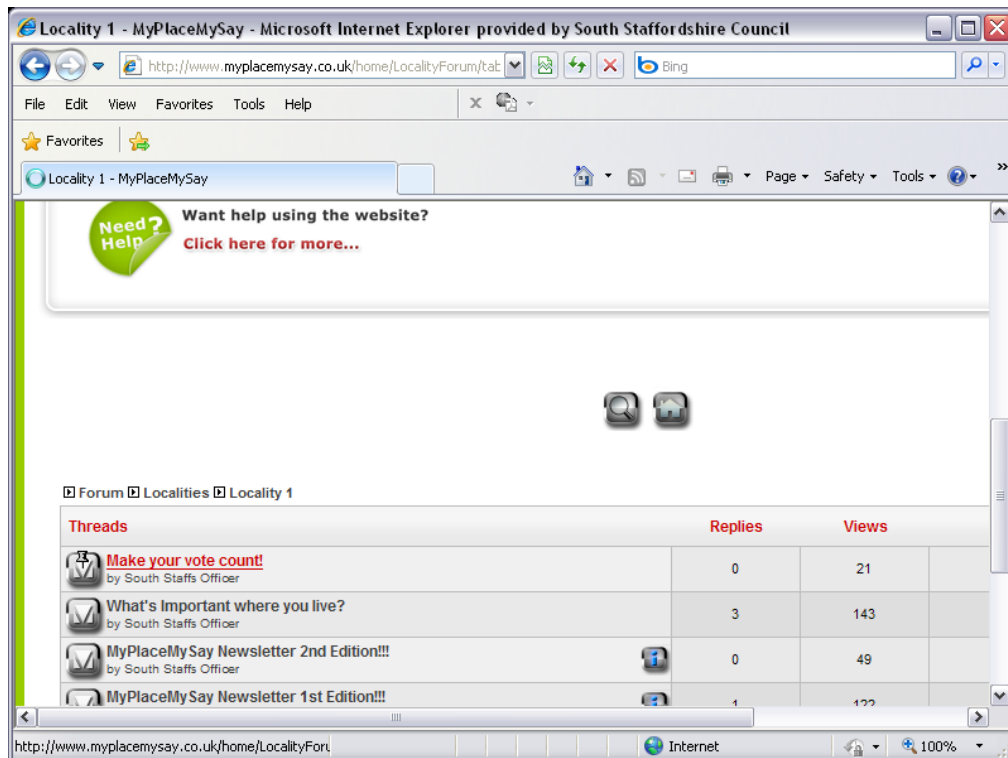

Over the next few pages we will show you how to make your vote count

To do this you need to follow the steps below:

Click on your area from the **Locality Map**.

Scroll down the page to the **Forum**.

Select the **Make your vote count!** Forum topic.

If you scroll down the page...

The forum topic is displayed. Click the **Vote here...Vote now...** link.

The link opens a **New Window**. If you scroll down the page...

You can now select which project you want to vote for. Clicking on an option will show you more information.