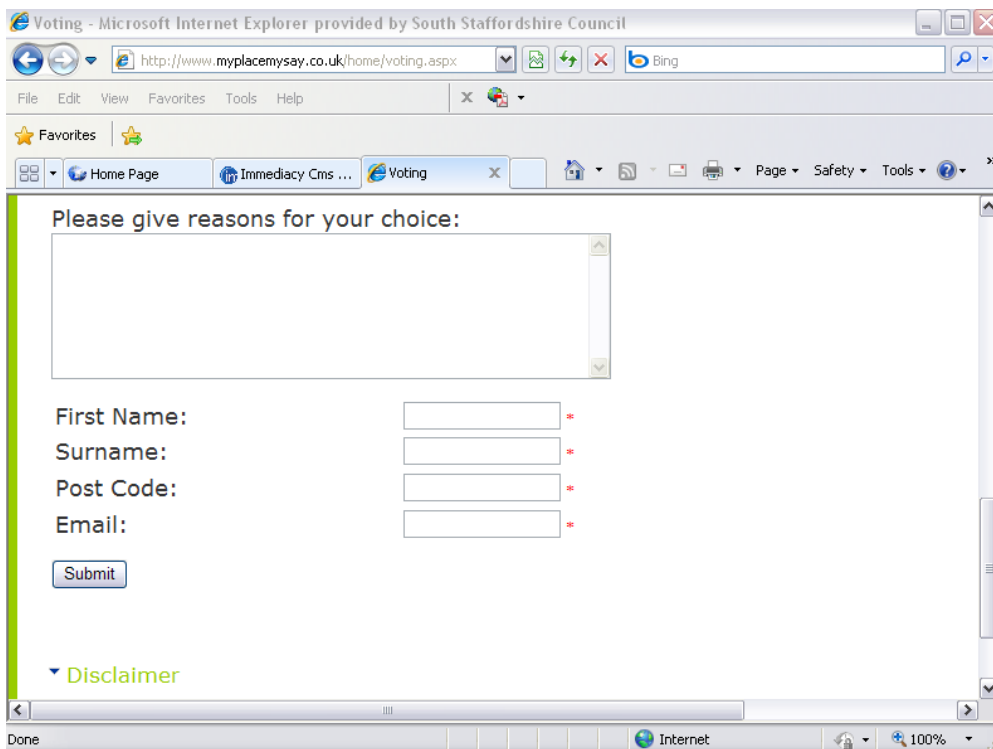

Please fill out **all** the fields below. **All these fields are mandatory.**