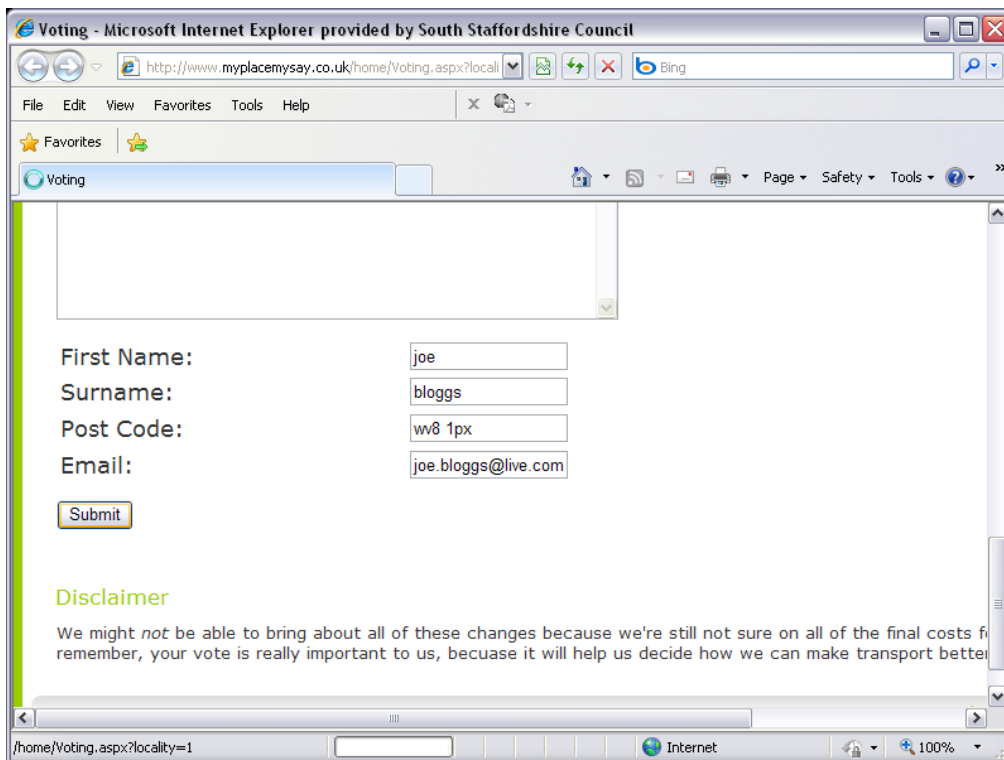

Postcodes need to be in the correct format. For example:

WV8 1PX: CORRECT FORMAT
WV81PX: INCORRECT FORMAT

Emails also need to be in the correct format. For example:

Joe.bloggs@live.com